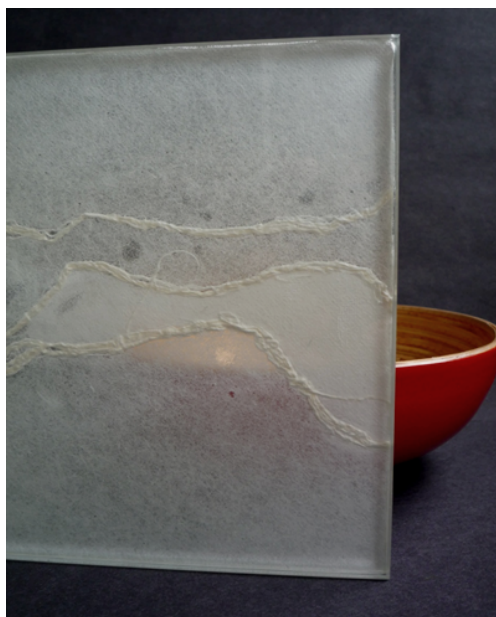

WAVE

Sheer White

Material : Handmade Japanese washi paper

Repeat : n/a

Size : Made to order. Max size 1900mmx3800mm

Lead time: 4 - 5 weeks

High Res images: Available upon request

Bespoke options: A wide range of bespoke services is available

Sample shown above is 600mm W x 900mm H

Glass Laminated panel (150mmx210mm)

WAVE

Solid White

Material : Handmade Japanese washi paper

Repeat : n/a

Size : Made to order. Max size 1900mmx3800mm

Lead time: 4 - 5 weeks

High Res images: Available upon request

Bespoke options: A wide range of bespoke services is available

Sample shown above is 600mm W x 900mm H